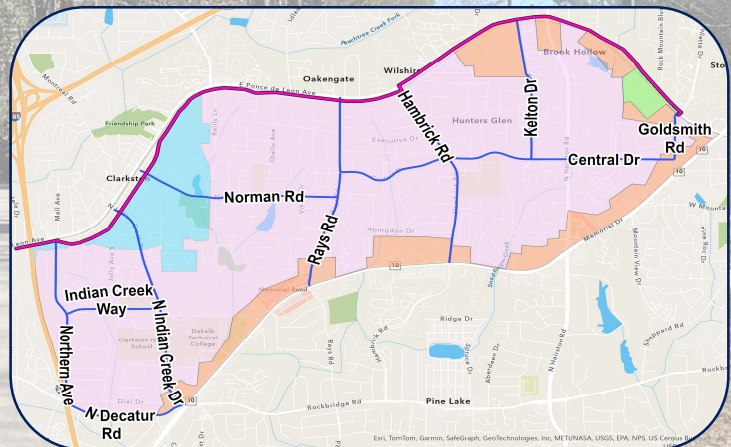

We will be holding a public meeting on June 13th at 6:00 PM at Georgia Piedmont Technical College. Please join us to hear more about the project, view project materials, and provide input to Planning staff!