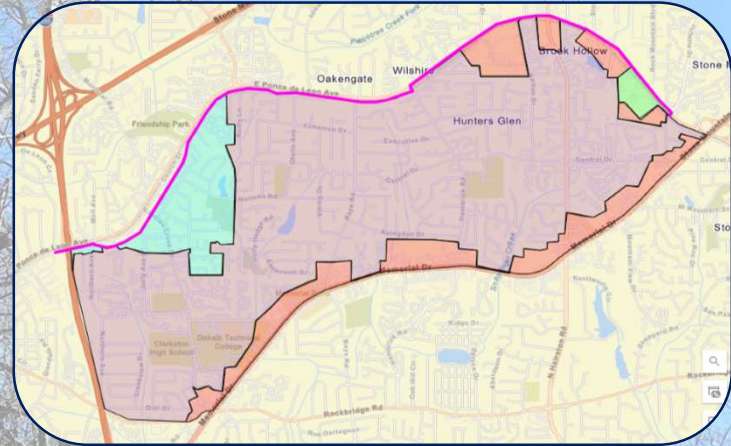

PATHLINK

PathLink is an endeavor by DeKalb County to promote use of the Stone Mountain Trail by providing wayfinding signage and safety improvements in neighborhoods north of Memorial Drive. Increased trail usage can accomplish long-term goals such as reduced traffic, improved community health, and establishing a sense of place.