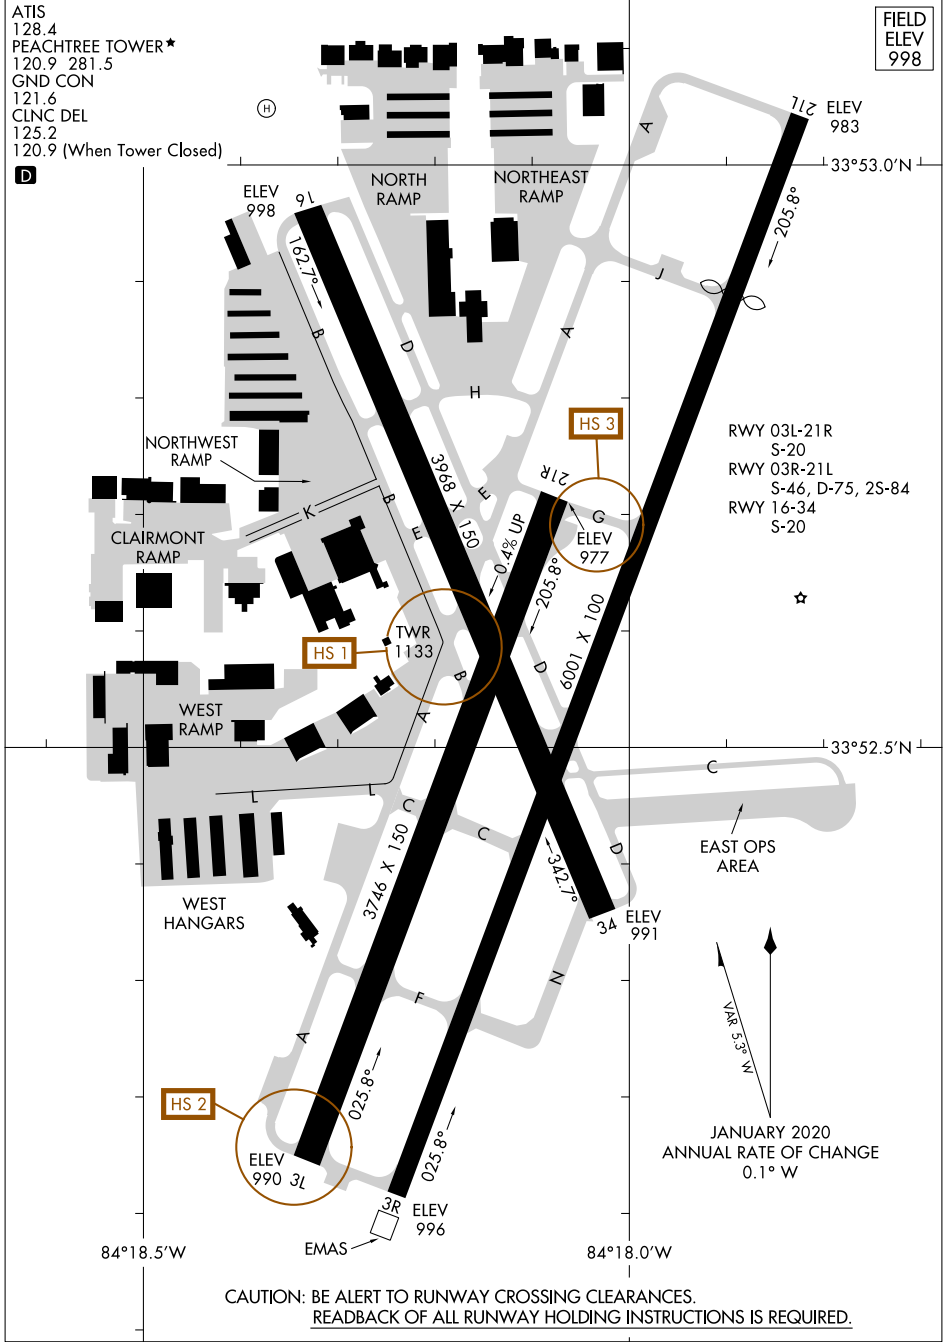

AIRPORT DIAGRAM

AL-469 (FAA)

DEKALB-PEACHTREE (PDK)
ATLANTA, GEORGIA

SE-4, 23 JAN 2025 to 20 FEB 2025

SE-4, 23 JAN 2025 to 20 FEB 2025

AIRPORT DIAGRAM

ATLANTA, GEORGIA
DEKALB-PEACHTREE (PDK)